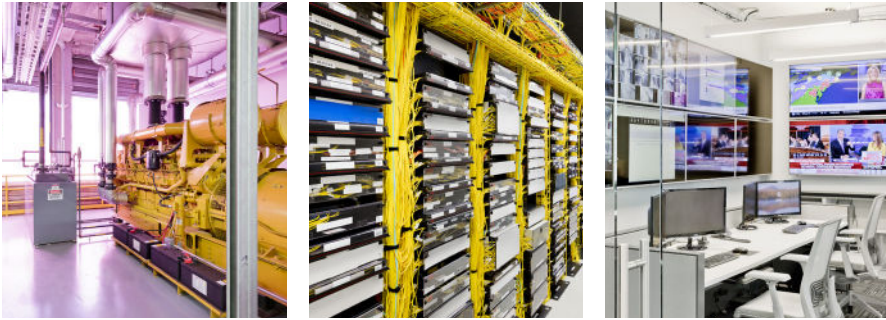

FACILITY OVERVIEW

COLOCATION

- Carrier-neutral, building-owned and managed Meet-Me-Room (MMR)
- Three (3) diverse POEs (points of entry)

ELECTRICAL

- 12,470v feeders from reeder substation
- Generator (N+1)
- Fuel supply: 10,000 gallons
- UPS system: (N+1)
- DC power distribution available

INFRASTRUCTURE

- Ceiling heights (slab to deck): 25'
- Column spacing: 19' 6"
- Floor design loading: 1000 lbs per sf
- Freight elevators: N/A
- Fire suppression: Pre-Action, Dry-Pipe
- Cable management: overhead ladder rack

- Outside the 500-year floodplan
- 8x5 network operations center (NOC)
- Critical facility monitoring system

CABINETS + CAGES

- Maximum cabinet height: 48 RU
- Standard cabinet footprint: 24" w x 42" d
- Standard cabinet rails: 19"
- Cabinets available with 23" rails: Limited to cages- Customer order
- Power density per cab (designed): 8kW
- Power density per cab (custom build): 12 KW
- Maximum cabinet circuit size: 60 Amp 208 Volt 3 Phase (A&B)
- Standard cage height: 7'
- Cage card readers
- PCI-Compliant cages available

SECURITY + COMPLIANCE

- Three level security
- Key card access throughout entire facility
- Video surveillance
- 24/7 access to authorized customer personnel via access list
- SSAE 16 SOC I Type II
- HIPAA-Compliant
- PCI-Compliant cages available
- Two (2) factor authentication for MMRs

COOLING

- Condenser water capacity: 400 tons (N+1)
- Condensed water distribution: Closed-loop chilled water
- Generator protected
- Data room CRAH units (N+1): Hot-aisle containment

SELECT SERVICE PROVIDERS

- Akamai Technologies
- Arelion
- AT&T
- Aureon
- AWS Direct Connect
- Bantam Technologies
- Bluebird Network
- Broadwave
- Cable One
- Chariton Valley Communications
- Charter/Spectrum
- Cloudflare
- Cogent
- Co-Mo Connect
- Comcast
- Console Connect
- Consolidated Communications
- Cox
- Dish Wireless
- Everfast
- Everstream
- Fastly
- GIGStream
- Glocal Media
- Golden Bolt Telephone
- Google Cloud Interconnect
- Google Fiber
- Great Plains Communications
- Green Hills Telephone
- GTT
- HOUIX
- Hurricane Electric
- Hyperstream Networks
- Indatel
- Indigital
- ISG
- K-Powernet
- KanREN
- Kansas Broadband
- Kansas Fiber Network
- KCIX
- KwiKom
- Liberty Connect
- Linkcity
- LR Communications
- LTN Global Communications
- Lumen
- Lumen Cloud Connect
- MBO Networks
- Megaport
- Mercury Access Solutions
- Midcontinent Communications
- Missouri Telecom
- MobiTV
- MOREnet
- Net Vision
- Netflix
- Network Tool & Die
- NextLink
- OzarksGo
- PacketFabric
- Packet Layer
- PCCW Console Connect
- Recovery Management Corp
- RG Fiber
- Ritter Communications
- SHO-Me
- Skyspan Wireless
- Socket Telecom
- Springnet
- Sprint / T-Mobile
- STLIX
- Subspace
- SuddenLink
- TelVue Corporation
- Uritas Global
- Unite Private Networks
- United Electric Cooperative
- ValuNet
- Verizon
- VIASAT
- Vubiquity
- Vyve Broadband
- WANSecurity
- Windstream
- Wisper ISP
- Xiber
- Zayo CloudLink
- Zayo
- Zito